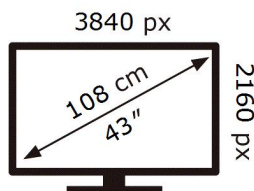

UE43CU7100K

54 kWh/1000h

ABCDEF **G**

113 kWh/1000h

2019/2013