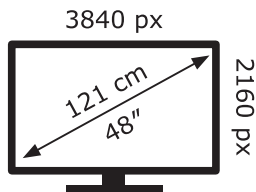

LG Electronics

OLED48C26LB

**66** kWh/1000h

ABCDEF**G**

**120** kWh/1000h

2019/2013