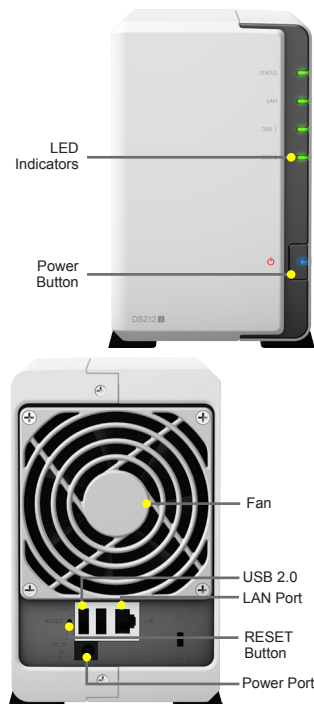

CONNECTIONS & BUTTONS