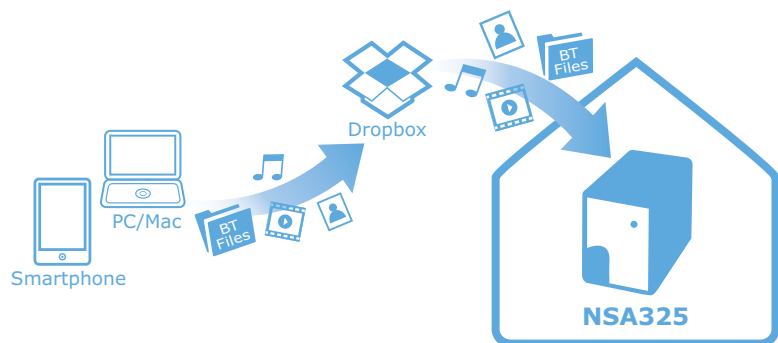

Superior Media Server Brings HD Multimedia Enjoyment Everywhere

Benefits

Superior performance

Powered by a 1.6 GHz CPU and 512 MB memory, the ZyXEL NSA325 2-Bay Power Plus Media Server provides faster multimedia streaming speed and sharing functions simultaneously to different UPnP- and DLNA-certified devices, such as Microsoft Xbox 360, Sony PlayStation 3 or DLNA TV in every room at home.

Acting as an iTunes server, SqueezeCenter, personal blog and photo album server, the NSA325 makes it easy to stream and share multimedia contents on PCs, laptops and SqueezeBoxes.

Mobile cloud media center for home

Use the NSA325 as your mobile cloud media center at home. The new mobile applications of the NSA325 make it easy for you to backup, playback and download files freely. The NSA325 also works with Dropbox to backup files and send torrents from your smartphones or tablet PC to your NSA325 from virtually anywhere.

NSA325
2-Bay Power Plus
Media Server

NSA325 2-Bay Power Plus Media Server

When you are at home, zMedia, a mobile App designed for your smartphones, allows you to not only play videos, photos and music stored in the NSA325, but also easily check NSA325 system, file download/upload status or configure your NSA325 remotely without powering up your PC or laptop.