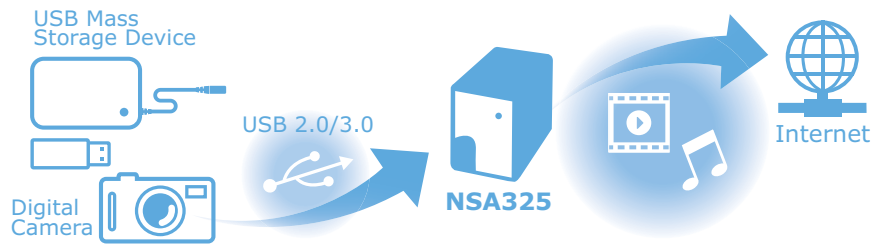

Faster file sharing and storing

The embedded USB 3.0 port and copy/sync button on the NSA325 bring faster data backup speed and synchronization to and from USB mass storage devices or digital cameras.

In addition to serving as an eMule/BitTorrent/FTP server, the one-click hosting download manager also makes it simple for you to manage large file downloads from RapidShare or Megaupload.