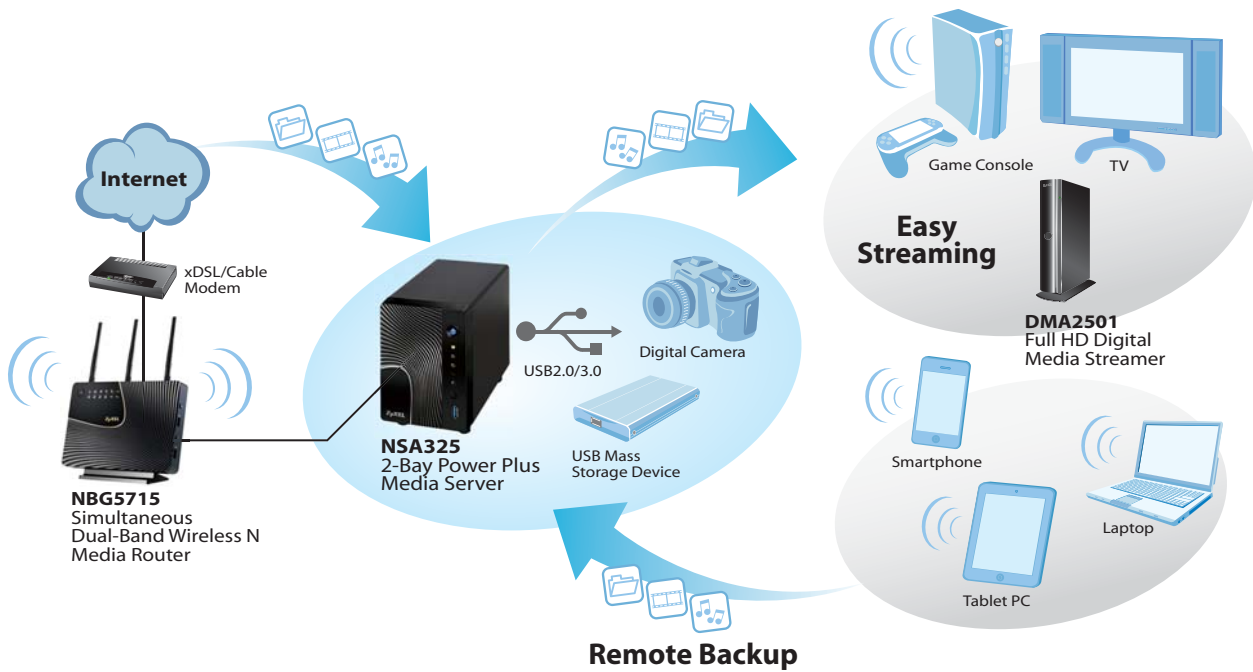

Application Diagram

For more product information, visit us on the web at www.ZyXEL.com

Copyright © 2011 ZyXEL Communications Corp. All rights reserved. ZyXEL, ZyXEL logo are registered trademarks of ZyXEL Communications Corp. All other brands, product names, or trademarks mentioned are the property of their respective owners. All specifications are subject to change without notice.