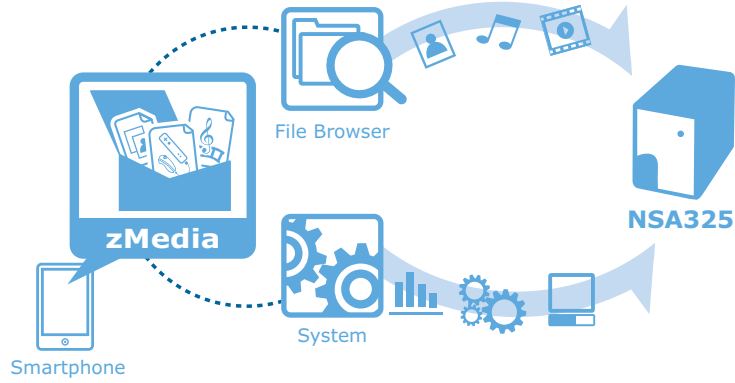

Acting as an iTunes server, SqueezeCenter, personal blog and photo album server, the NSA325 makes it easy to stream and share multimedia contents on PCs, laptops and SqueezeBoxes.

Mobile cloud media center for home

Use the NSA325 as your mobile cloud media center at home. The new mobile applications of the NSA325 make it easy for you to backup, playback and download files freely. The NSA325 also works with Dropbox to backup files and send torrents from your smartphones or tablet PC to your NSA325 from virtually anywhere.

NSA325
2-Bay Power Plus
Media Server

NSA325 2-Bay Power Plus Media Server

When you are at home, zMedia, a mobile App designed for your smartphones, allows you to not only play videos, photos and music stored in the NSA325, but also easily check NSA325 system, file download/upload status or configure your NSA325 remotely without powering up your PC or laptop.

Faster file sharing and storing

The embedded USB 3.0 port and copy/sync button on the NSA325 bring faster data backup speed and synchronization to and from USB mass storage devices or digital cameras.

In addition to serving as an eMule/BitTorrent/FTP server, the one-click hosting download manager also makes it simple for you to manage large file downloads from RapidShare or Megaupload.