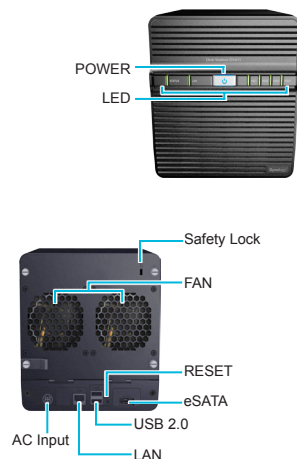

CONNECTIONS & BUTTONS