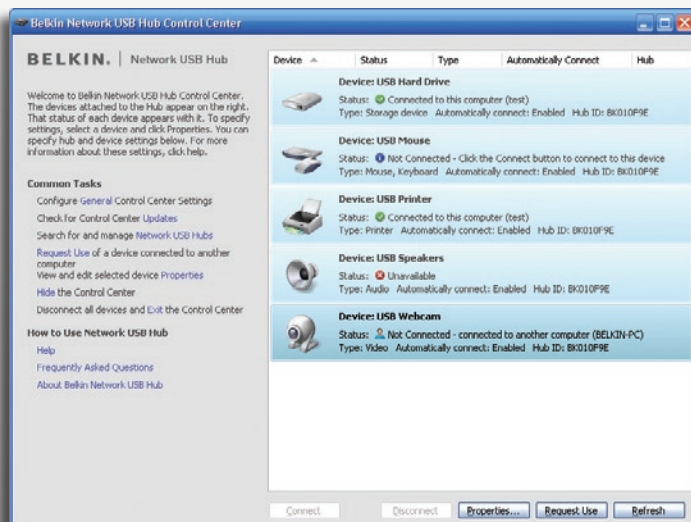

### Share printers & multimedia files on your network

- Connect and access up to 5 USB devices via the Network USB Hub
- Share devices such as multifunction printers, media readers and scanners with anyone on your network
- Play and transfer music from any external harddrive or MP3 player connected to the Network USB Hub
- Back up to and access data from external harddrives, USB flash drives and other USB storage devices
- Reliable and easy-to-use print server: the Network USB Hub enables your computer to access printers as if they are directly attached to the computer
- Works with any (wired or wireless) router; devices can be accessed from any computer on the network\*

### Manage & view your USB devices on the "Control Center"

Works with all wireless and wired routers

\*Network router required - The Network USB Hub stacks with Belkin's N Wireless Router to save space.