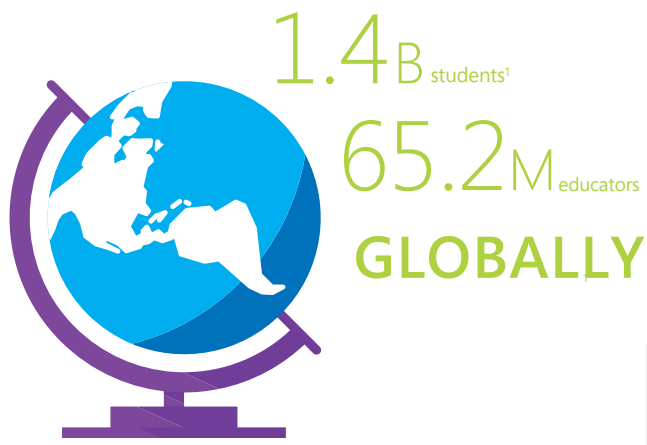

# Microsoft in Education's Impact in Numbers

And we're just getting started.

## Education Access Around the World

Microsoft has reached:

more than **72 million** children around the world remain unschooled<sup>2</sup>

Company-wide, Microsoft is committed to creating opportunities for 300 million young people<sup>5</sup>

## Transforming Education

**20M** students in 55 countries are provided digital access through partnerships with Microsoft and Governments<sup>4</sup>

**\$948.6M+** worth of software and hardware has been donated to more than 86,000 nonprofit organizations around the world<sup>6</sup>